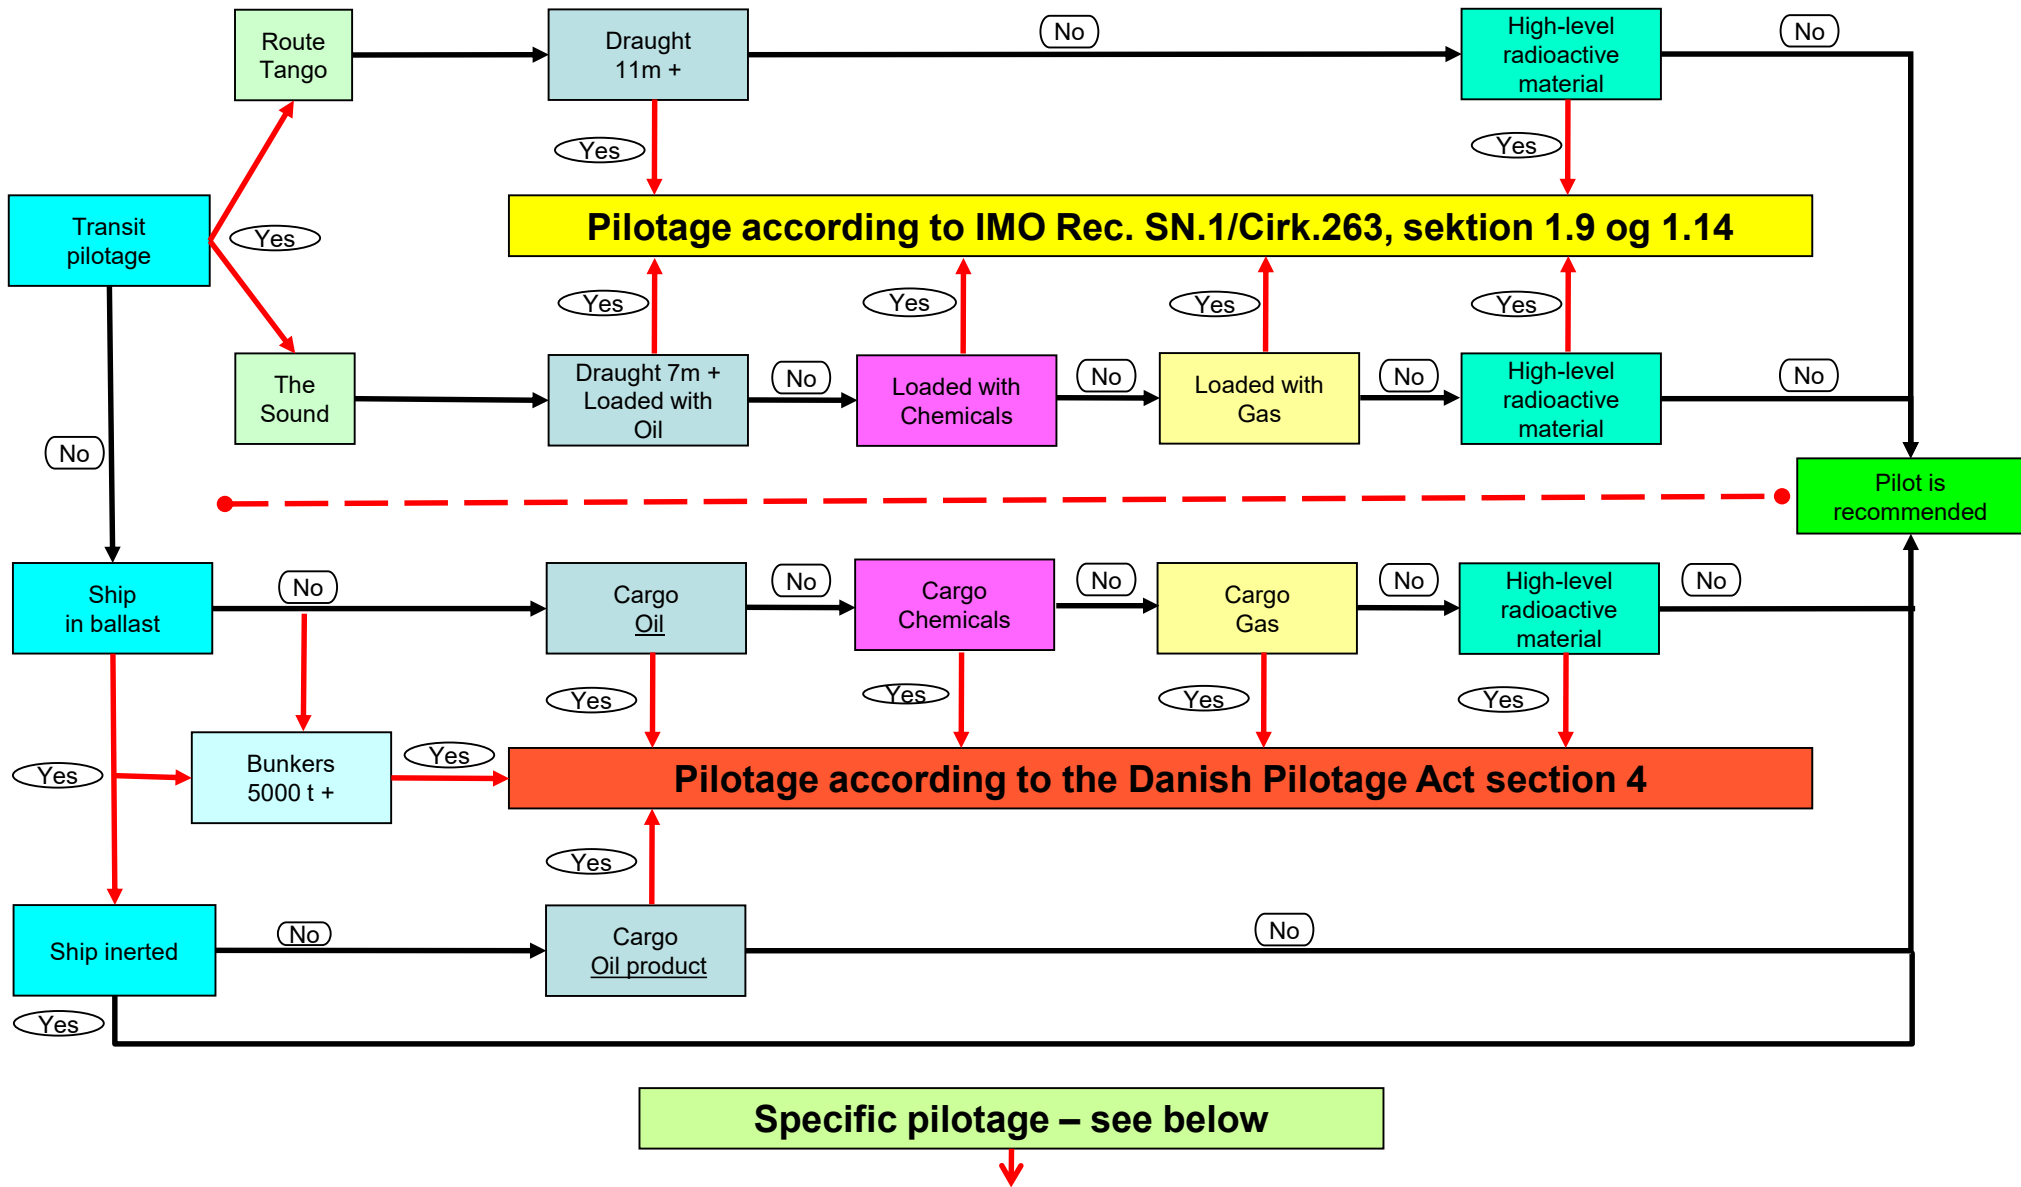

Flowchart for General rules – IMO & the Danish Pilotage Act

Flowchart for specific pilotage according to executive order on the use of pilot